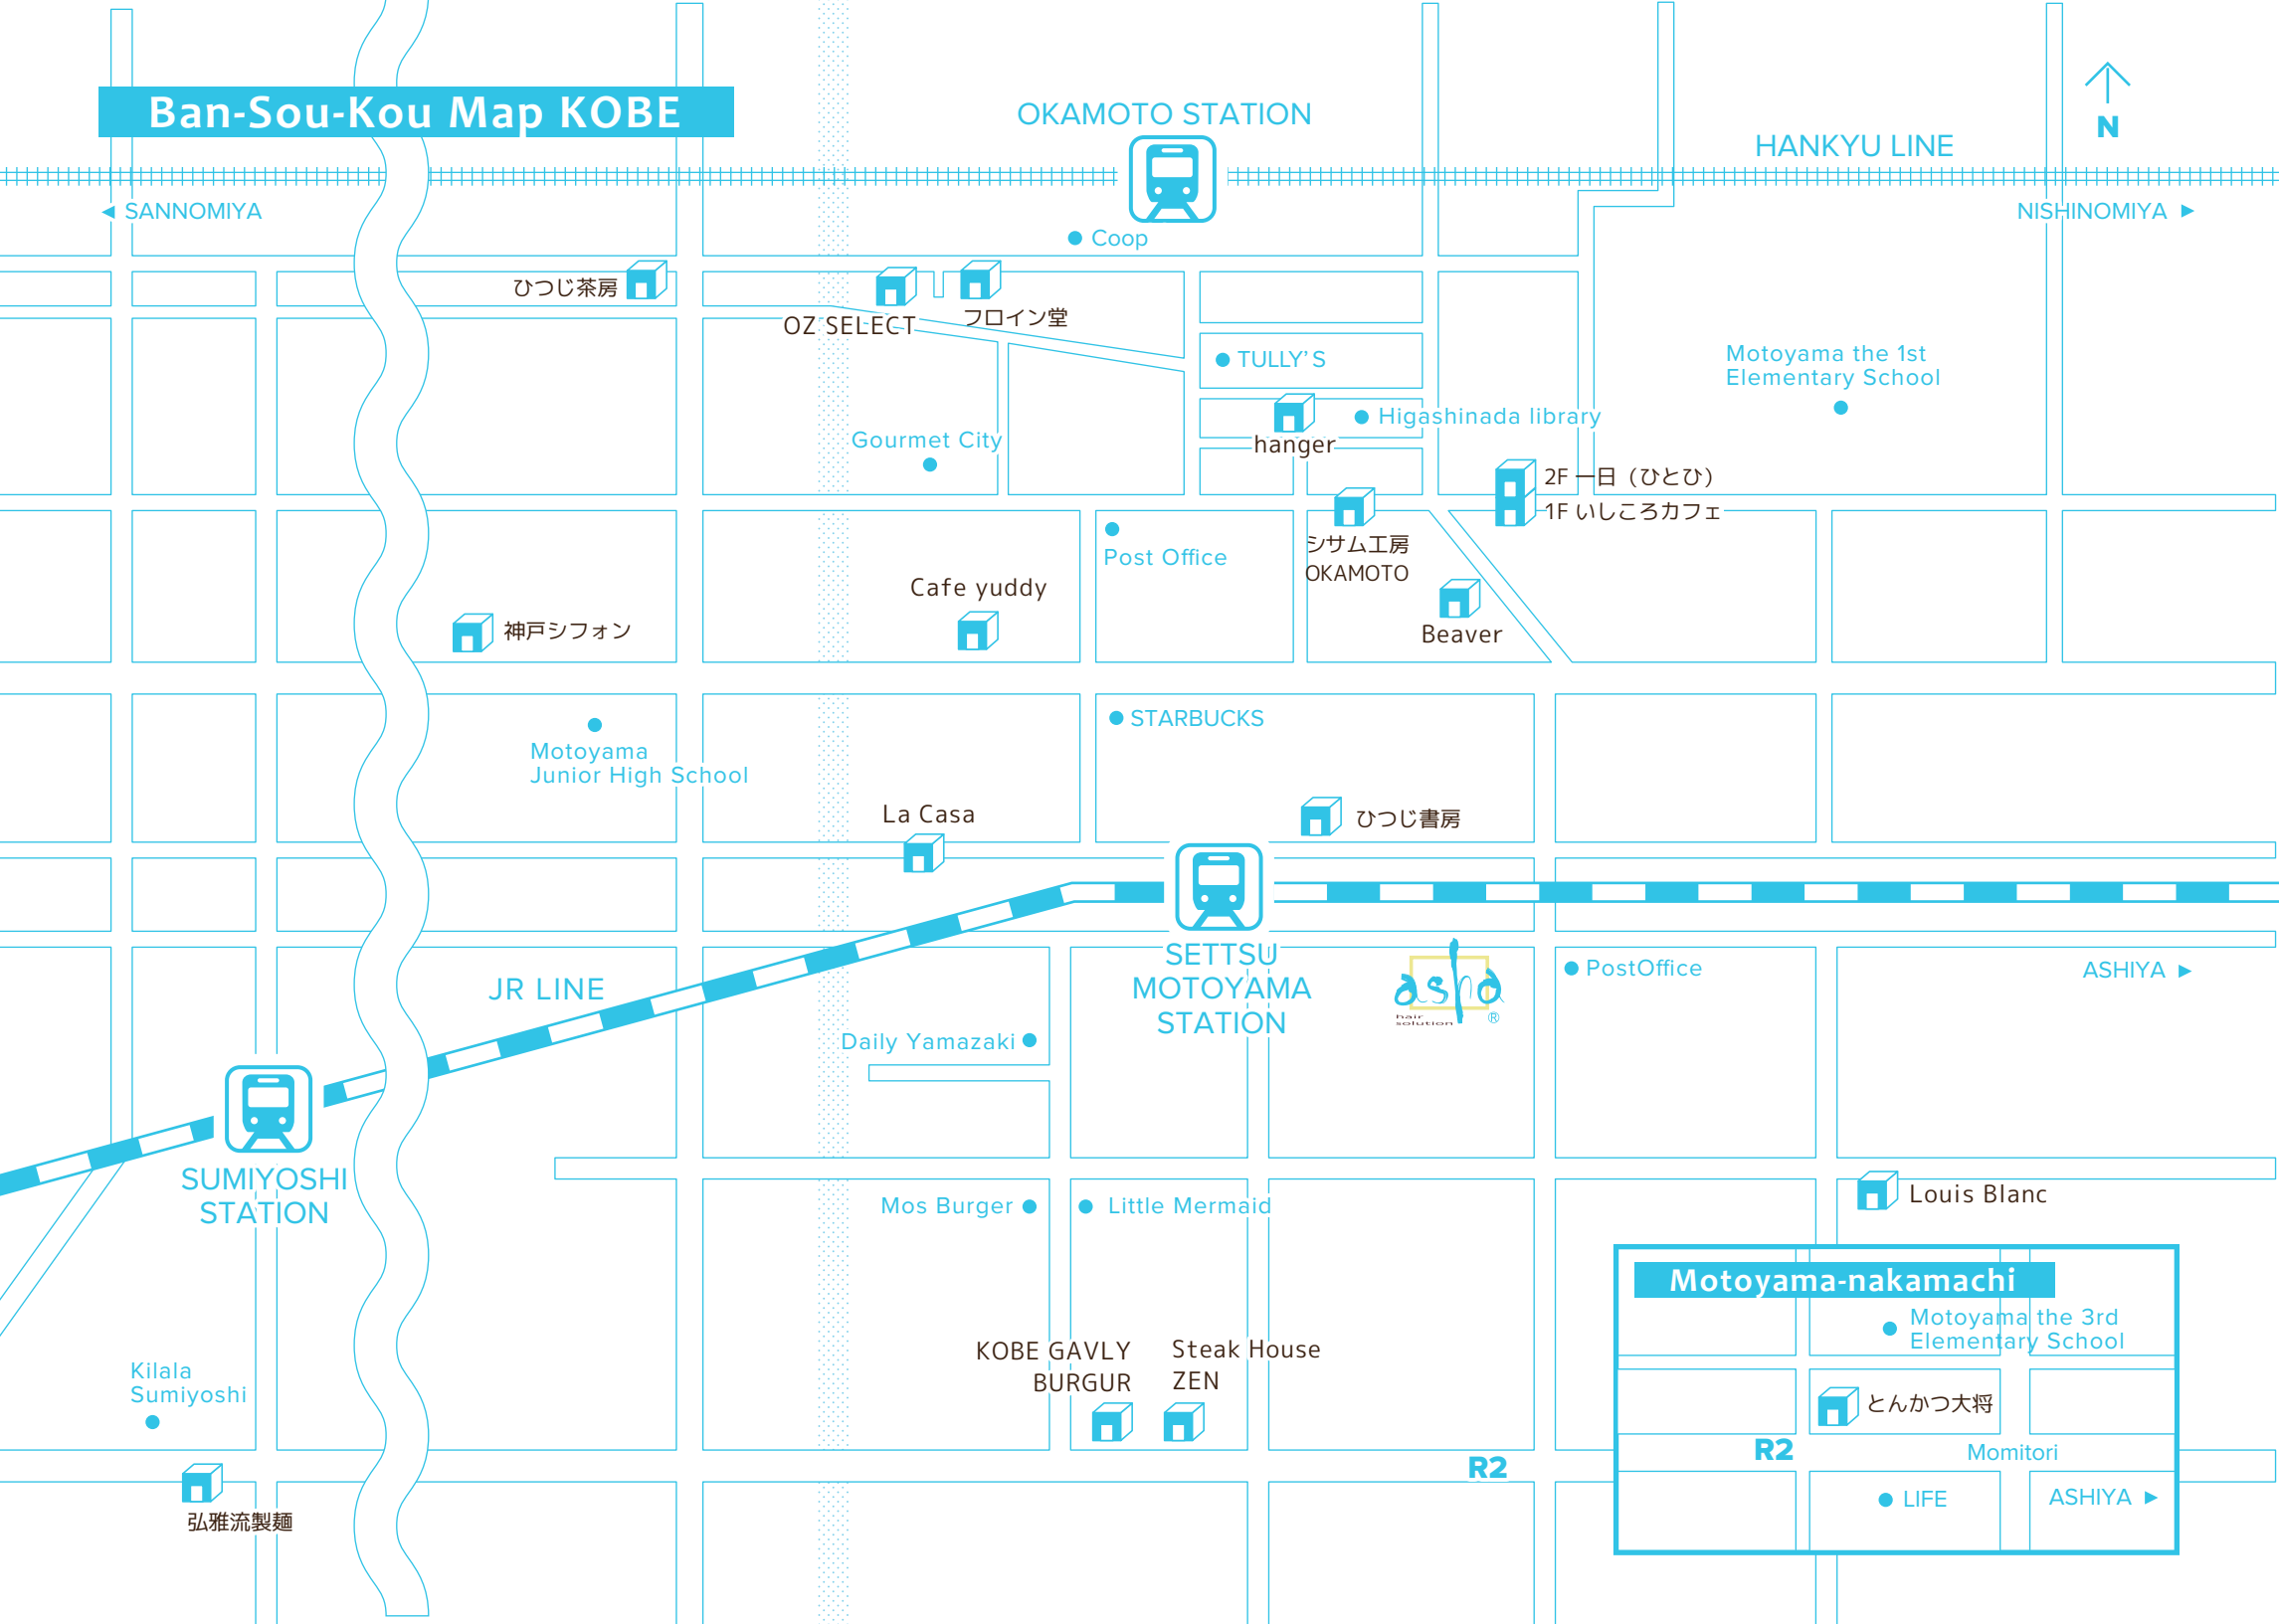

# Ban-Sou-Kou Map KOBE

SANNOMIYA

OKAMOTO STATION

HANKYU LINE

NISHINOMIYA

ひつじ茶房

OZ SELECT

フロイン堂

TULLY'S

Motoyama the 1st Elementary School

Higashinada library

Gourmet City

hanger

2F 一日 (ひとひ)  
1F いしころカフェ

神戸シフォン

Cafe yuddy

Post Office

ASHIYA

JR LINE

Daily Yamazaki

SUMIYOSHI STATION

Kilala Sumiyoshi

弘雅流製麺

Mos Burger

Little Mermaid

Louis Blanc

KOBE GAVLY BURGUR

Steak House ZEN

Motoyama the 3rd Elementary School

とんかつ大将

R2

Momitori